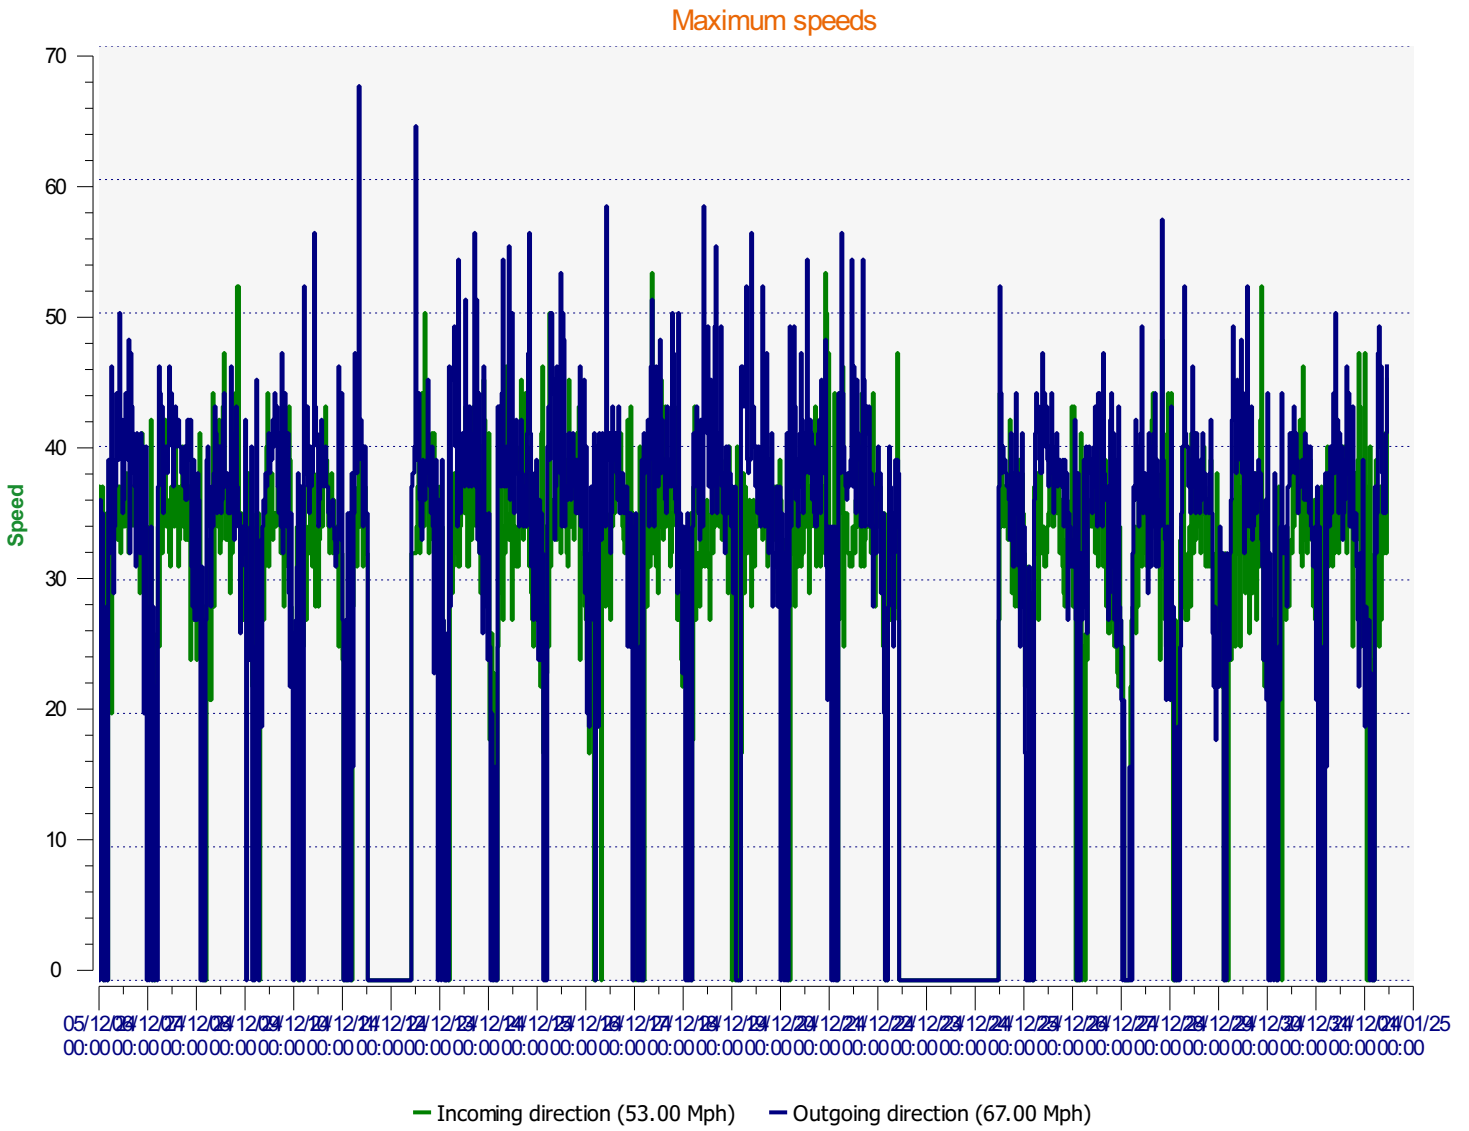

Location:

Comments:

Start date: Thursday, December 5, 2024 12:00 AM
End date: Tuesday, December 31, 2024 11:00 AM

Location:

Comments:

Start date: Thursday, December 5, 2024 12:00 AM
End date: Tuesday, December 31, 2024 11:00 AM

Location:

Comments:

Start date: Thursday, December 5, 2024 12:00 AM
End date: Tuesday, December 31, 2024 11:00 AM

Location:

Comments:

Outgoing vehicles

■	<= 30 Mph : 24,184 - (80.86 %)
■	31 - 35 Mph : 4,227 - (14.13 %)
■	36 - 40 Mph : 1,151 - (3.85 %)
■	41 - 45 Mph : 256 - (0.86 %)
■	46 - 65 Mph (et +) : 92 - (0.31 %)

Start date: Thursday, December 5, 2024 12:00 AM
End date: Tuesday, December 31, 2024 11:00 AM

Location:

Comments:

Speed percentiles (incoming)

V30: 20.00Mph **V50:** 22.00Mph **V85:** 27.00Mph

Start date: Thursday, December 5, 2024 12:00 AM

End date: Tuesday, December 31, 2024 11:00 AM

Location:

Comments:

Speed percentile(outgoing)

V30: 20.00Mph **V50:** 23.00Mph **V85:** 31.00Mph

Start date: Thursday, December 5, 2024 12:00 AM
End date: Tuesday, December 31, 2024 11:00 AM