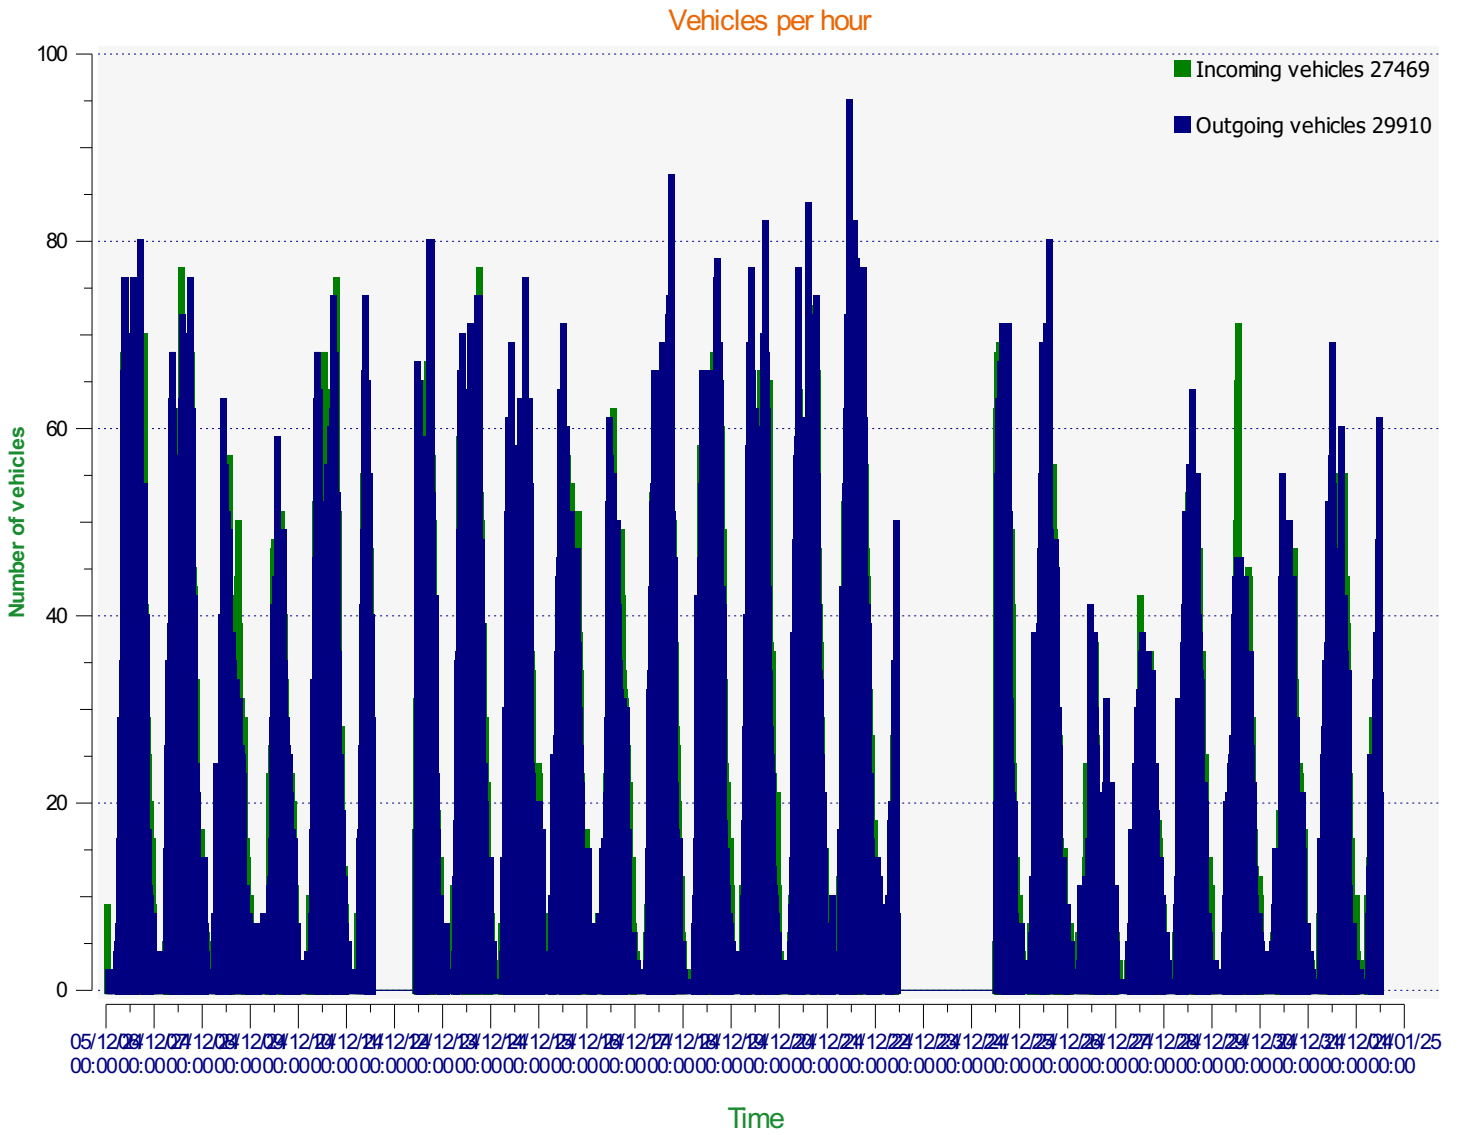

Location:

Comments:

Start date: Thursday, December 5, 2024 12:00 AM
End date: Tuesday, December 31, 2024 11:00 AM

Location:

Comments:

Start date: Thursday, December 5, 2024 12:00 AM
End date: Tuesday, December 31, 2024 11:00 AM

Location:

Comments:

Start date: Thursday, December 5, 2024 12:00 AM
End date: Tuesday, December 31, 2024 11:00 AM

Location:

Comments:

Outgoing vehicles

■	<= 30 Mph : 24,184 - (80.86 %)
■	31 - 35 Mph : 4,227 - (14.13 %)
■	36 - 40 Mph : 1,151 - (3.85 %)
■	41 - 45 Mph : 256 - (0.86 %)
■	46 - 65 Mph (et +) : 92 - (0.31 %)

Start date: Thursday, December 5, 2024 12:00 AM
End date: Tuesday, December 31, 2024 11:00 AM

Location:

Comments:

Speed percentiles (incoming)

V30: 20.00Mph **V50:** 22.00Mph **V85:** 27.00Mph

Start date: Thursday, December 5, 2024 12:00 AM

End date: Tuesday, December 31, 2024 11:00 AM

Location:

Comments:

Speed percentile(outgoing)

V30: 20.00Mph **V50:** 23.00Mph **V85:** 31.00Mph

Start date: Thursday, December 5, 2024 12:00 AM
End date: Tuesday, December 31, 2024 11:00 AM