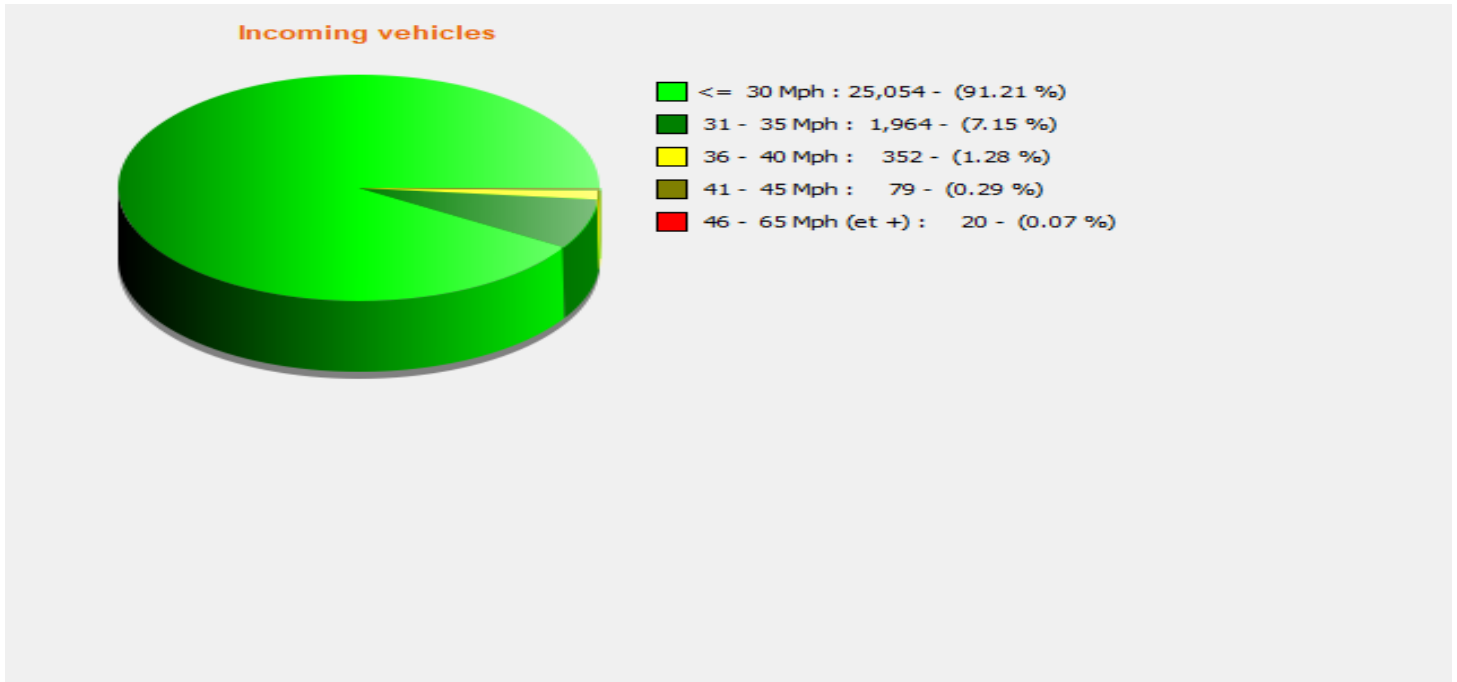

Location:

Comments:

Start date: Thursday, December 5, 2024 12:00 AM
End date: Tuesday, December 31, 2024 11:00 AM

Location:

Comments:

Outgoing vehicles

■	<= 30 Mph : 24,184 - (80.86 %)
■	31 - 35 Mph : 4,227 - (14.13 %)
■	36 - 40 Mph : 1,151 - (3.85 %)
■	41 - 45 Mph : 256 - (0.86 %)
■	46 - 65 Mph (et +) : 92 - (0.31 %)