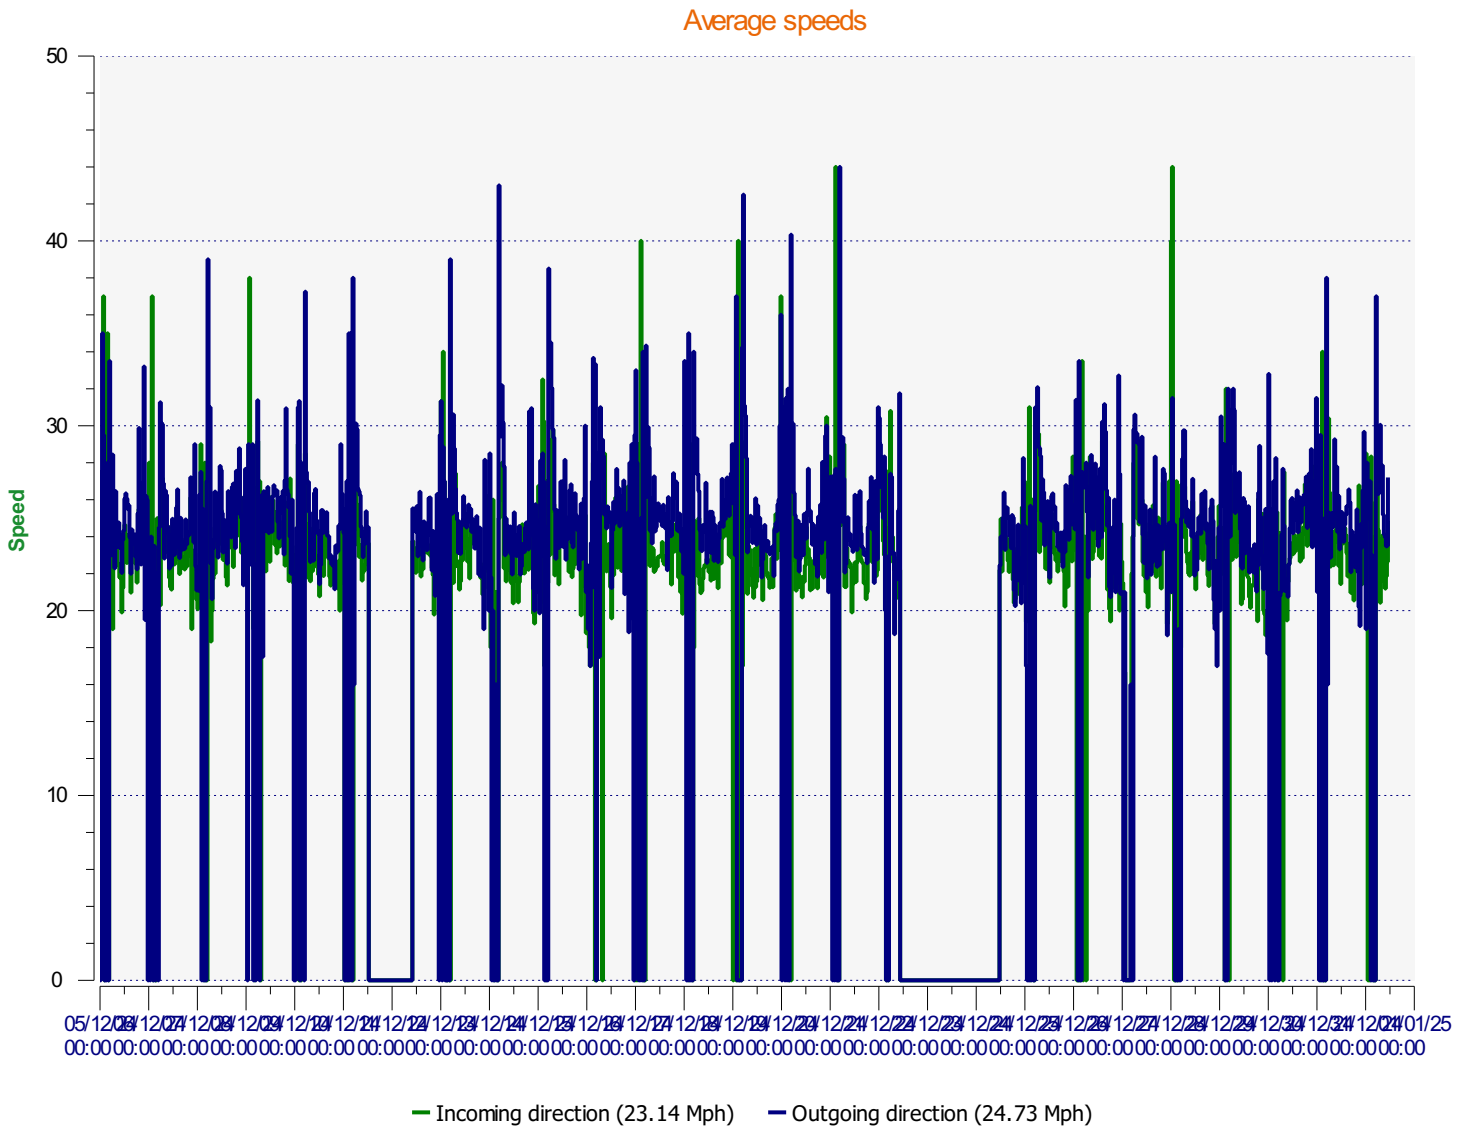

Start date: Thursday, December 5, 2024 12:00 AM
End date: Tuesday, December 31, 2024 11:00 AM

Location:

Comments: