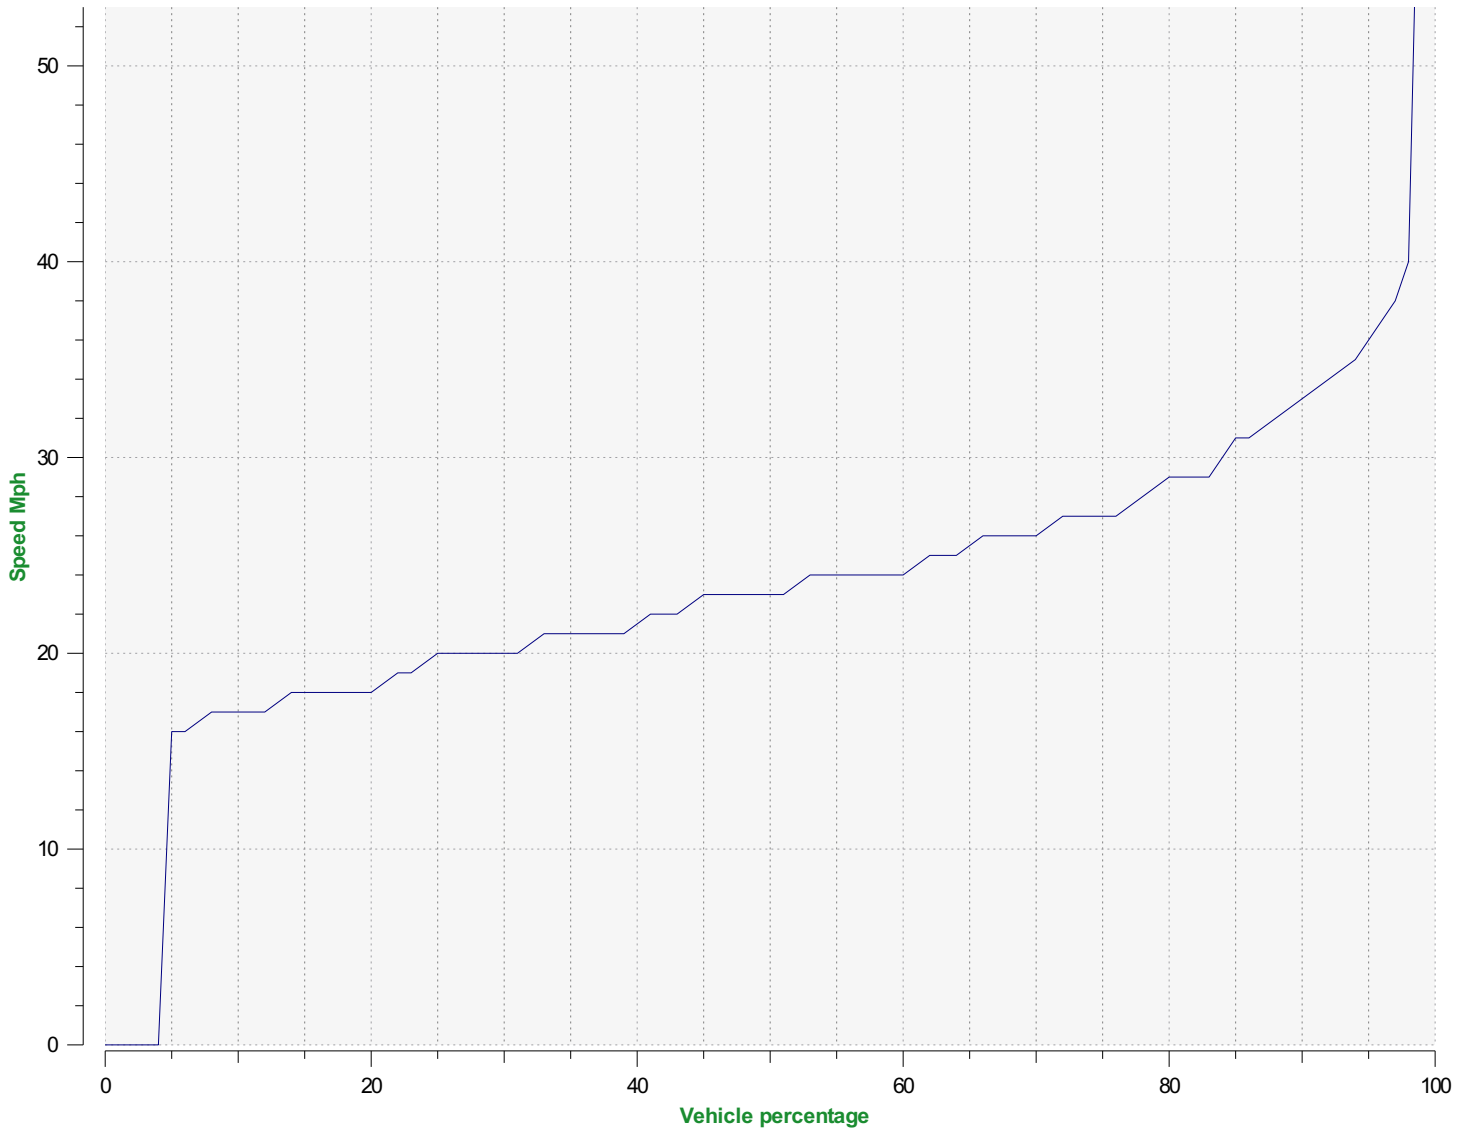

Location:

Comments:

Start date: Thursday, December 5, 2024 12:00 AM
End date: Tuesday, December 31, 2024 11:00 AM

Location:

Comments:

Outgoing vehicles

■	<= 30 Mph : 24,184 - (80.86 %)
■	31 - 35 Mph : 4,227 - (14.13 %)
■	36 - 40 Mph : 1,151 - (3.85 %)
■	41 - 45 Mph : 256 - (0.86 %)
■	46 - 65 Mph (et +) : 92 - (0.31 %)

Start date: Thursday, December 5, 2024 12:00 AM
End date: Tuesday, December 31, 2024 11:00 AM

Location:

Comments:

Speed percentiles (incoming)

V30: 20.00Mph **V50:** 22.00Mph **V85:** 27.00Mph

Start date: Thursday, December 5, 2024 12:00 AM

End date: Tuesday, December 31, 2024 11:00 AM

Location:

Comments:

Speed percentile(outgoing)

V30: 20.00Mph **V50:** 23.00Mph **V85:** 31.00Mph

Start date: Thursday, December 5, 2024 12:00 AM
End date: Tuesday, December 31, 2024 11:00 AM